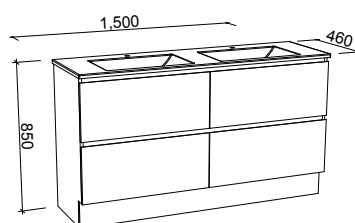

Floor standing

- ☐ 561.91.060 - White gloss
- ☐ 561.91.080 - White satin
- ☐ 561.91.040 - Tasmanian oak
- ☐ 561.91.020 - Prime oak
- ☐ 561.91.000 - Notaio walnut