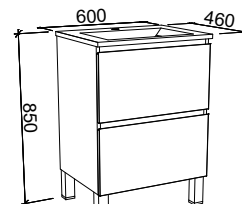

On legs

- ☐ 561.91.069 - White gloss
- ☐ 561.91.090 - White satin
- ☐ 561.91.049 - Tasmanian oak
- ☐ 561.91.030 - Prime oak
- ☐ 561.91.010 - Notaio walnut

- ☐ 561.91.064 - White gloss
- ☐ 561.91.084 - White satin
- ☐ 561.91.043 - Tasmanian oak
- ☐ 561.91.024 - Prime oak
- ☐ 561.91.004 - Notaio walnut

- ☐ 561.91.067 - White gloss
- ☐ 561.91.087 - White satin
- ☐ 561.91.046 - Tasmanian oak
- ☐ 561.91.027 - Prime oak
- ☐ 561.91.007 - Notaio walnut