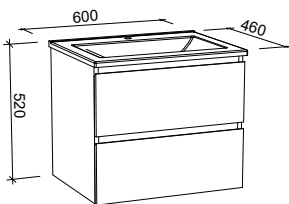

600mm - Single bowl

Wall hung