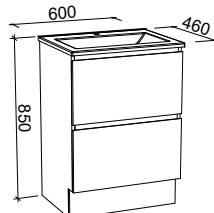

Floor standing