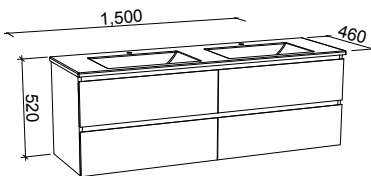

1500mm - Double bowl

Wall hung

- ☐ 561.91.062 - White gloss
- ☐ 561.91.082 - White satin
- ☐ 561.91.042 - Tasmanian oak
- ☐ 561.91.022 - Prime oak
- ☐ 561.91.002 - Notaio walnut