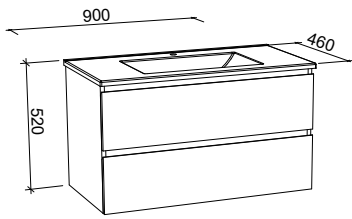

900mm - Single bowl

Wall hung

- ☐ 561.91.071 - White gloss
- ☐ 561.91.091 - White satin
- ☐ 561.91.051 - Tasmanian oak
- ☐ 561.91.031 - Prime oak
- ☐ 561.91.011 - Notaio walnut