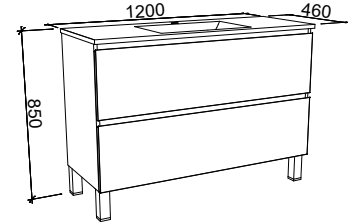

1200mm - Single bowl

Wall hung

- 561.91.070 - White gloss
- 561.91.089 - White satin
- 561.91.050 - Tasmanian oak
- 561.91.029 - Prime oak
- 561.91.009 - Notaio walnut

Floor standing

- 561.91.063 - White gloss
- 561.91.083 - White satin
- 561.91.044 - Tasmanian oak
- 561.91.023 - Prime oak
- 561.91.003 - Notaio walnut