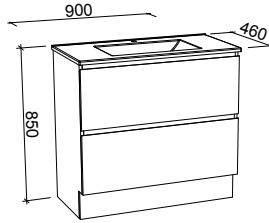

Floor standing

- ☐ 561.91.065 - White gloss
- ☐ 561.91.085 - White satin
- ☐ 561.91.045 - Tasmanian oak
- ☐ 561.91.025 - Prime oak
- ☐ 561.91.005 - Notaio walnut