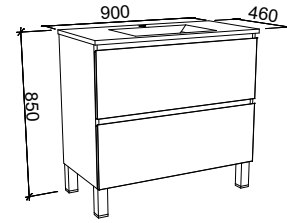

On legs

- ☐ 561.91.068 - White gloss
- ☐ 561.91.088 - White satin
- ☐ 561.91.048 - Tasmanian oak
- ☐ 561.91.028 - Prime oak
- ☐ 561.91.008 - Notaio walnut