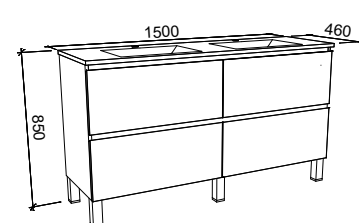

On legs

- ☐ 561.91.061 - White gloss
- ☐ 561.91.081 - White satin
- ☐ 561.91.041 - Tasmanian oak
- ☐ 561.91.021 - Prime oak
- ☐ 561.91.001 - Notaio walnut