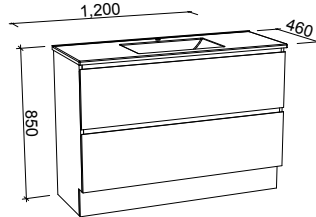

1200mm - Single bowl

Wall hung

- 561.91.070 - White gloss
- 561.91.089 - White satin
- 561.91.050 - Tasmanian oak
- 561.91.029 - Prime oak
- 561.91.009 - Notaio walnut

Floor standing

- 561.91.063 - White gloss
- 561.91.083 - White satin
- 561.91.044 - Tasmanian oak
- 561.91.023 - Prime oak
- 561.91.003 - Notaio walnut