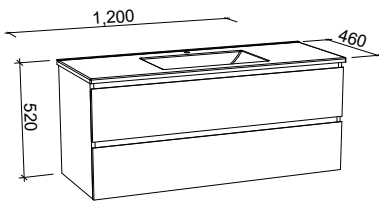

1200mm - Single bowl

Wall hung

- 561.91.070 - White gloss
- 561.91.089 - White satin
- 561.91.050 - Tasmanian oak
- 561.91.029 - Prime oak
- 561.91.009 - Notaio walnut

Floor standing

- 561.91.063 - White gloss
- 561.91.083 - White satin
- 561.91.044 - Tasmanian oak
- 561.91.023 - Prime oak
- 561.91.003 - Notaio walnut